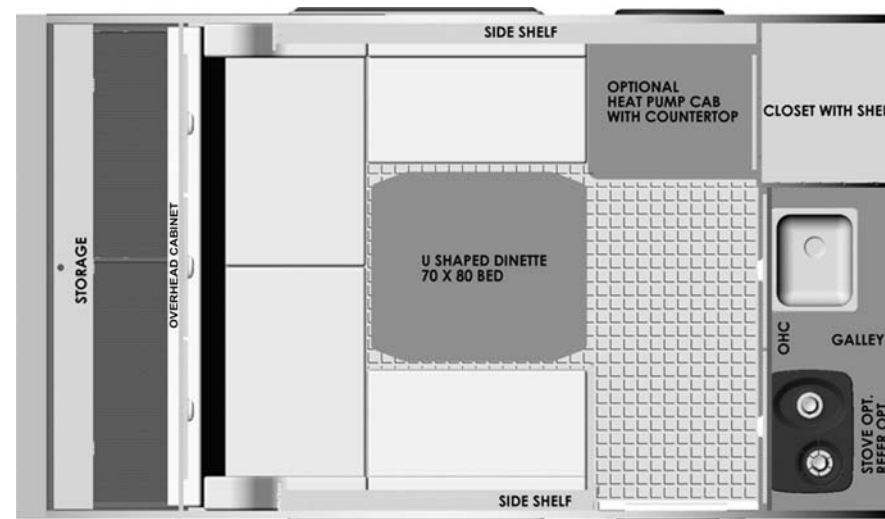

AVAILABLE OPTIONS:

- -16" low profile tires & Aluminum Rims
- -3-Way refrigerator
- -AC/ Heat pump
- -LP furnace
- -Northern Breeze electrical fan
- -Awning
- -Port-a-Potty

T@B Fiberglass

STANDARD FEATURES:

- -Exterior *Filon* Laminated fiberglass
- -Fully laminated body w/ foam block insulation
- -15" tire on steel rim
- -Alko galvanized microlite frame
- -Independent suspension frame
- -Surge brakes/parking brake/tire jack
- -7-way plug / 5,000# safety chains
- -Two sets stabilizer jacks
- -Four grab handles
- -Custom taillights
- -Same great floorplans
- -Sink & stove top
- -Two Poly Plastic, duo pane bay windows with roll-away screens / shades
- -Large dinette with storage
- -Roof vent
- -One Poly Plastic port-hole window w/ shade
- -Manual water pump w/ 5 gal fresh water tank
- Exterior color available in one color: White w/ lower grey trim pieces & decal package
- One interior color available - Jagged Green
- -Standard flooring, light fixtures and hardware
- -Standard "easy-up" indoor/outdoor table

AVAILABLE OPTIONS:

- -Spare 15" tire/ no upgrades offered
- -3-way refrigerator or Ice Box
- -AC/ Heat pump
- -LP furnace
- -Northern Breeze electrical fan
- -LP Cover
- -Port-a-Potty

Standard

	Aluminum	Fiberglass
Gross Dry Weight	1360 lbs	1320 lbs
GVWR	1939 lbs	1939 lbs
Carry Capacity	516 lbs	619 lbs
Dry Hitch Weight	110 lbs	128 lbs
Exterior Length	15'6"	15'6"
Exterior Width	6'7"	6'7"
Exterior Height	7'9"	7'9"
Interior Length	10'3"	10'3"
Interior Height	5'9"	5'9"
Fresh Water Capacity	5 gal.	5 gal.
Tire Size	195/55R/15	195/55R/15
LP Capacity	20 lbs	20 lbs