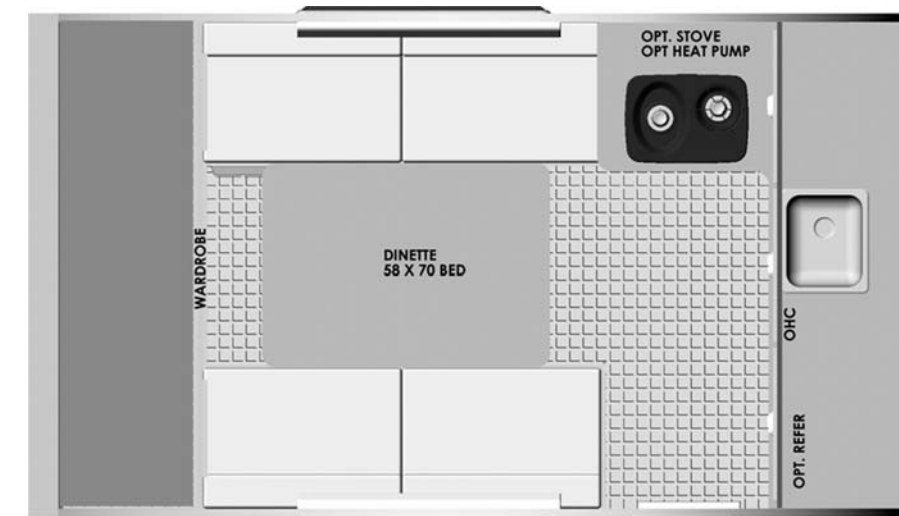

Aluminum	Fiberglass
Gross Dry Weight	N/A	N/A
GVWR	N/A	N/A
Carry Capacity	N/A	N/A
Dry Hitch Weight	N/A	N/A
Exterior Length	N/A	N/A
Exterior Width	N/A	N/A
Exterior Height	N/A	N/A
Interior Length	N/A	N/A
Interior Height	N/A	N/A
Fresh Water Capacity	N/A	N/A
Tire Size	N/A	N/A
LP Capacity	N/A	N/A

* Weights and measurements not available at time of printing.

L-Shape